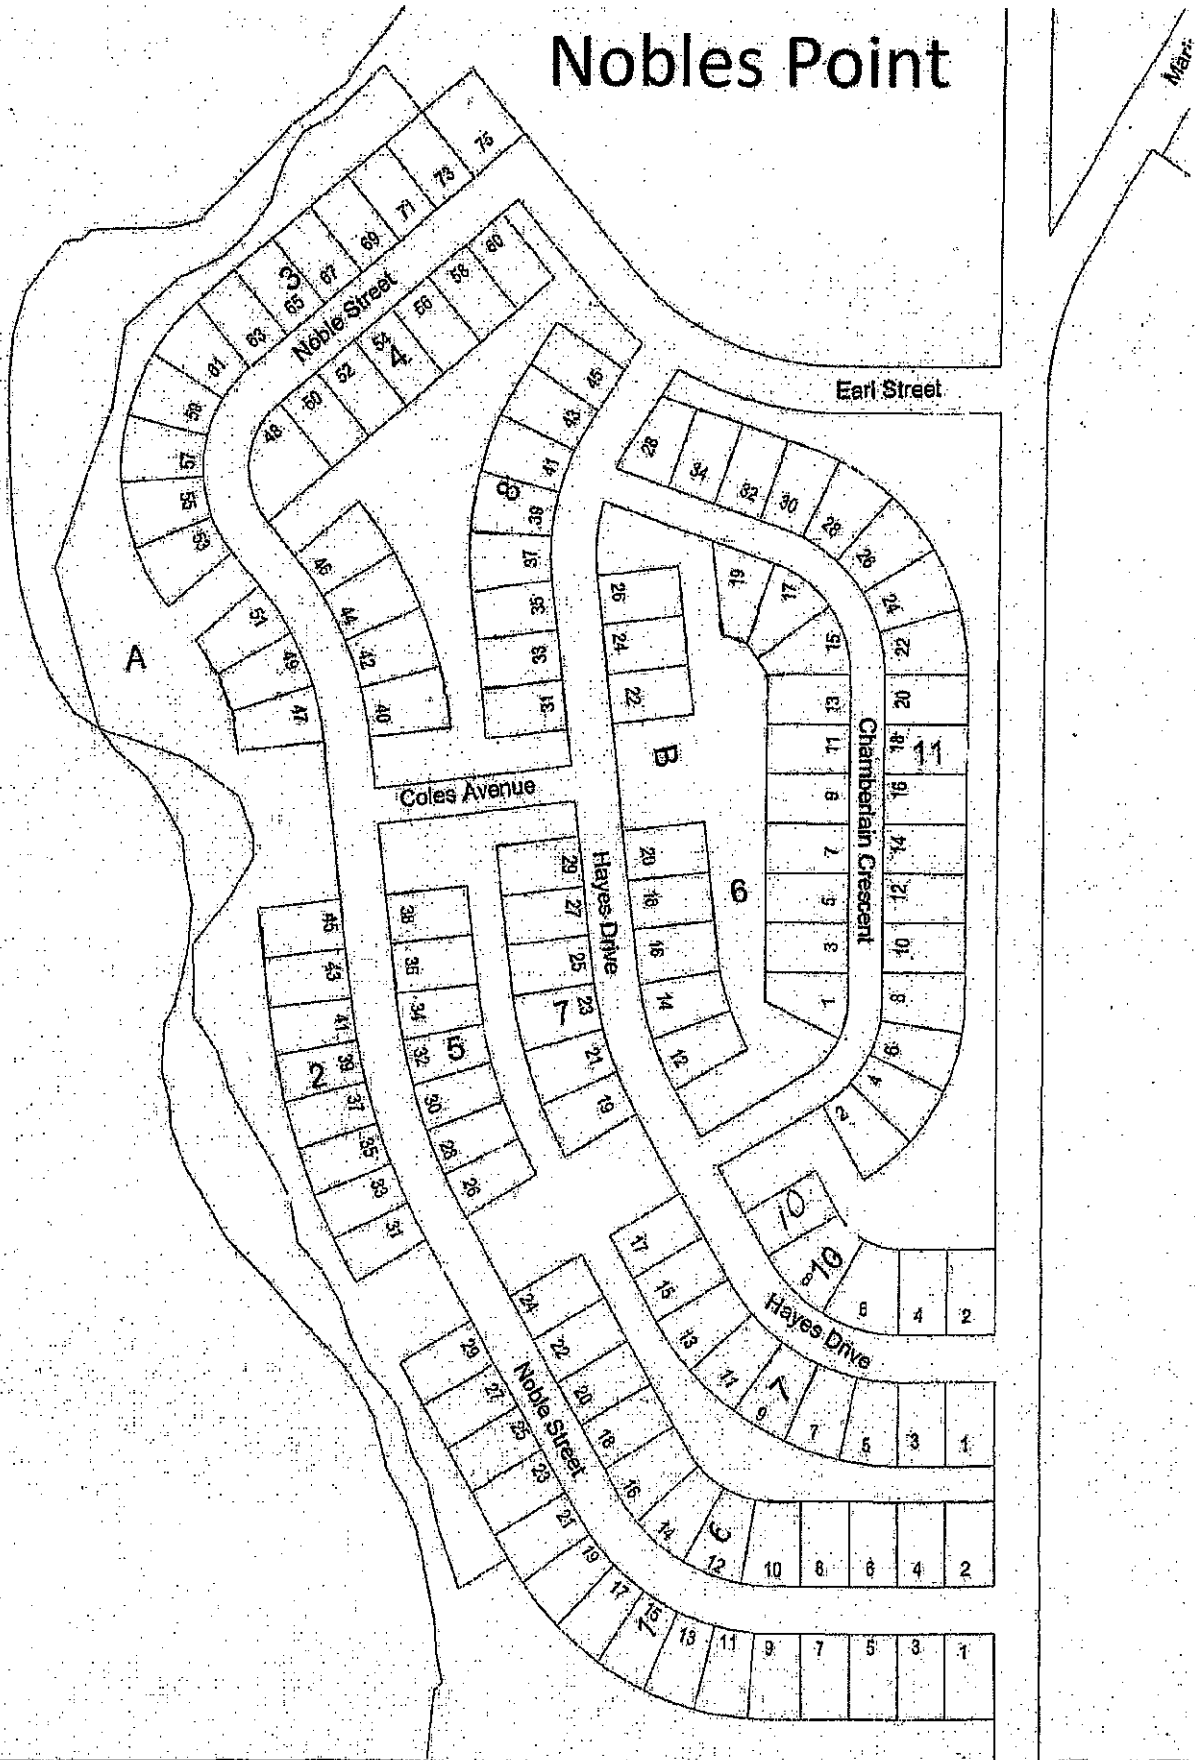

- 1 VAN IMPE
- 2 CLEARSAND
- 3 SANDERMAN
- 4 TELWIN
- 5 ONECHASSA
- 6 SACKETT'S
- 7 LAKESIDE
- 8 AIRPARK
- 9 ISLAND VIEW
- 10 HANSON / HAYDUKEWICH
- 11 TORCH LAKE
- 12 TORCH LAKE
- 13 MUNICIPAL OFFICE
- 14 WASKATEENA & HAYES-EAST
- 15 HOLIDAY ACRES & ASPEN GROVE
- 16 CANDLE PINE DEVELOPMENT
- 17 NOBLES POINT
- 18 INDUSTRIAL #1
- 19 INDUSTRIAL #2
- 20 NORTHVIEW
- 21 GOLF COURSE
- 22 GLENDALE / DENMORE
- 23 MINOWUKAW
- 24 BAY LAKE ESTATES

Van Impe

Clearsand

B
SANDERMAN MARINA

MR2

Jay Avenue

Sanderman Drive

Candle Lake Drive West

Gorder Place

Airpark 1

Airpark 2

Island View 1

Haydukewich/Hanson

Waskateena 1

Waskateen 2

Waskateena 3

R1

8

Hayes East - 1

Hayes East 2

Nobles Point

Holiday Acres

Holiday Acres

Aspen Grove

Candle Pine Development