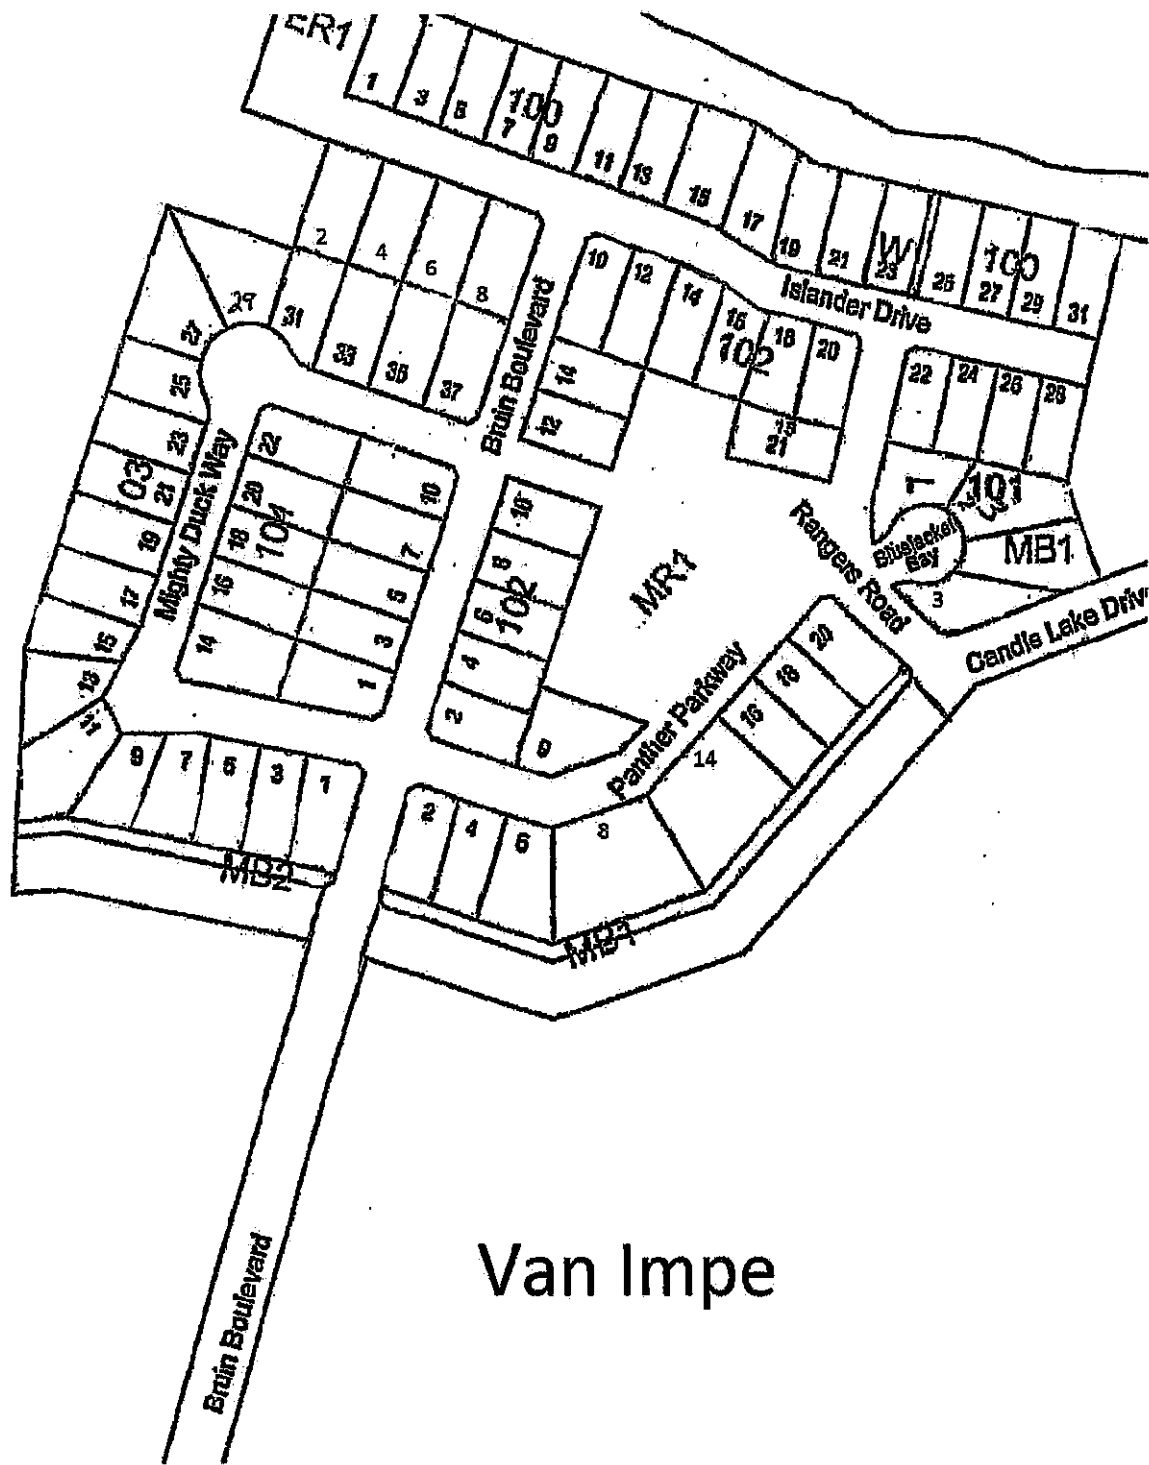

- 1 VAN IMPE
- 2 CLEARSAND
- 3 SANDERMAN
- 4 TELWIN
- 5 ONECHASSA
- 6 SACKETT'S
- 7 LAKESIDE
- 8 AIRPARK
- 9 ISLAND VIEW
- 10 HANSON / HAYDUKEWICH
- 11 TORCH LAKE
- 12 TORCH LAKE
- 13 MUNICIPAL OFFICE
- 14 WASKATEENA & HAYES-EAST
- 15 HOLIDAY ACRES & ASPEN GROVE
- 16 CANDLE PINE DEVELOPMENT
- 17 NOBLES POINT
- 18 INDUSTRIAL #1
- 19 INDUSTRIAL #2
- 20 NORTHVIEW
- 21 GOLF COURSE
- 22 GLENDALE / DENMORE
- 23 MINOWUKAW
- 24 BAY LAKE ESTATES

Van Impe

Clearsand

B
SANDERMAN MARINA

MR2

Jay Avenue

Sanderman Drive

Candle Lake Drive West

Gorder Place