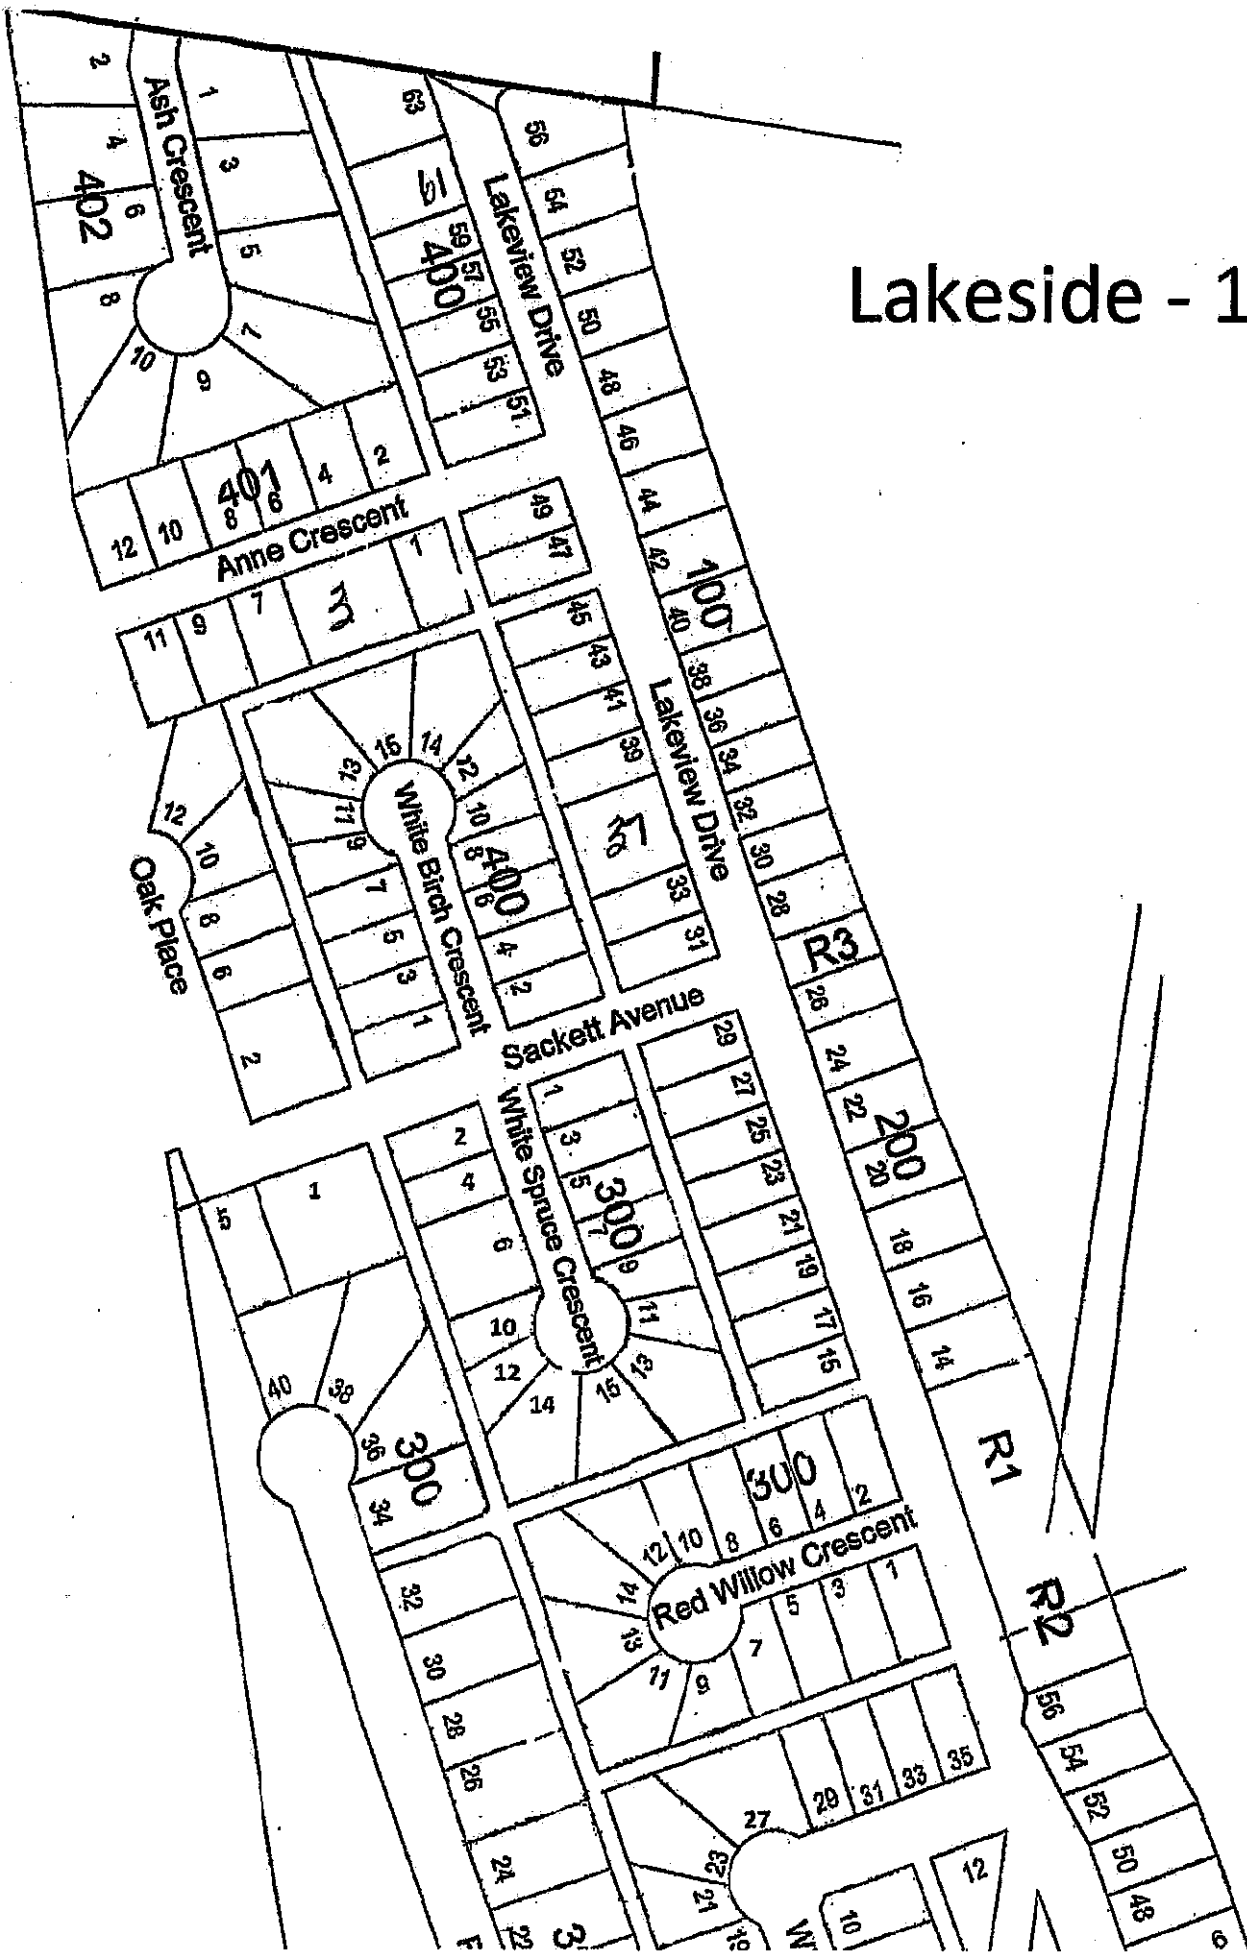

Lakeside - 1