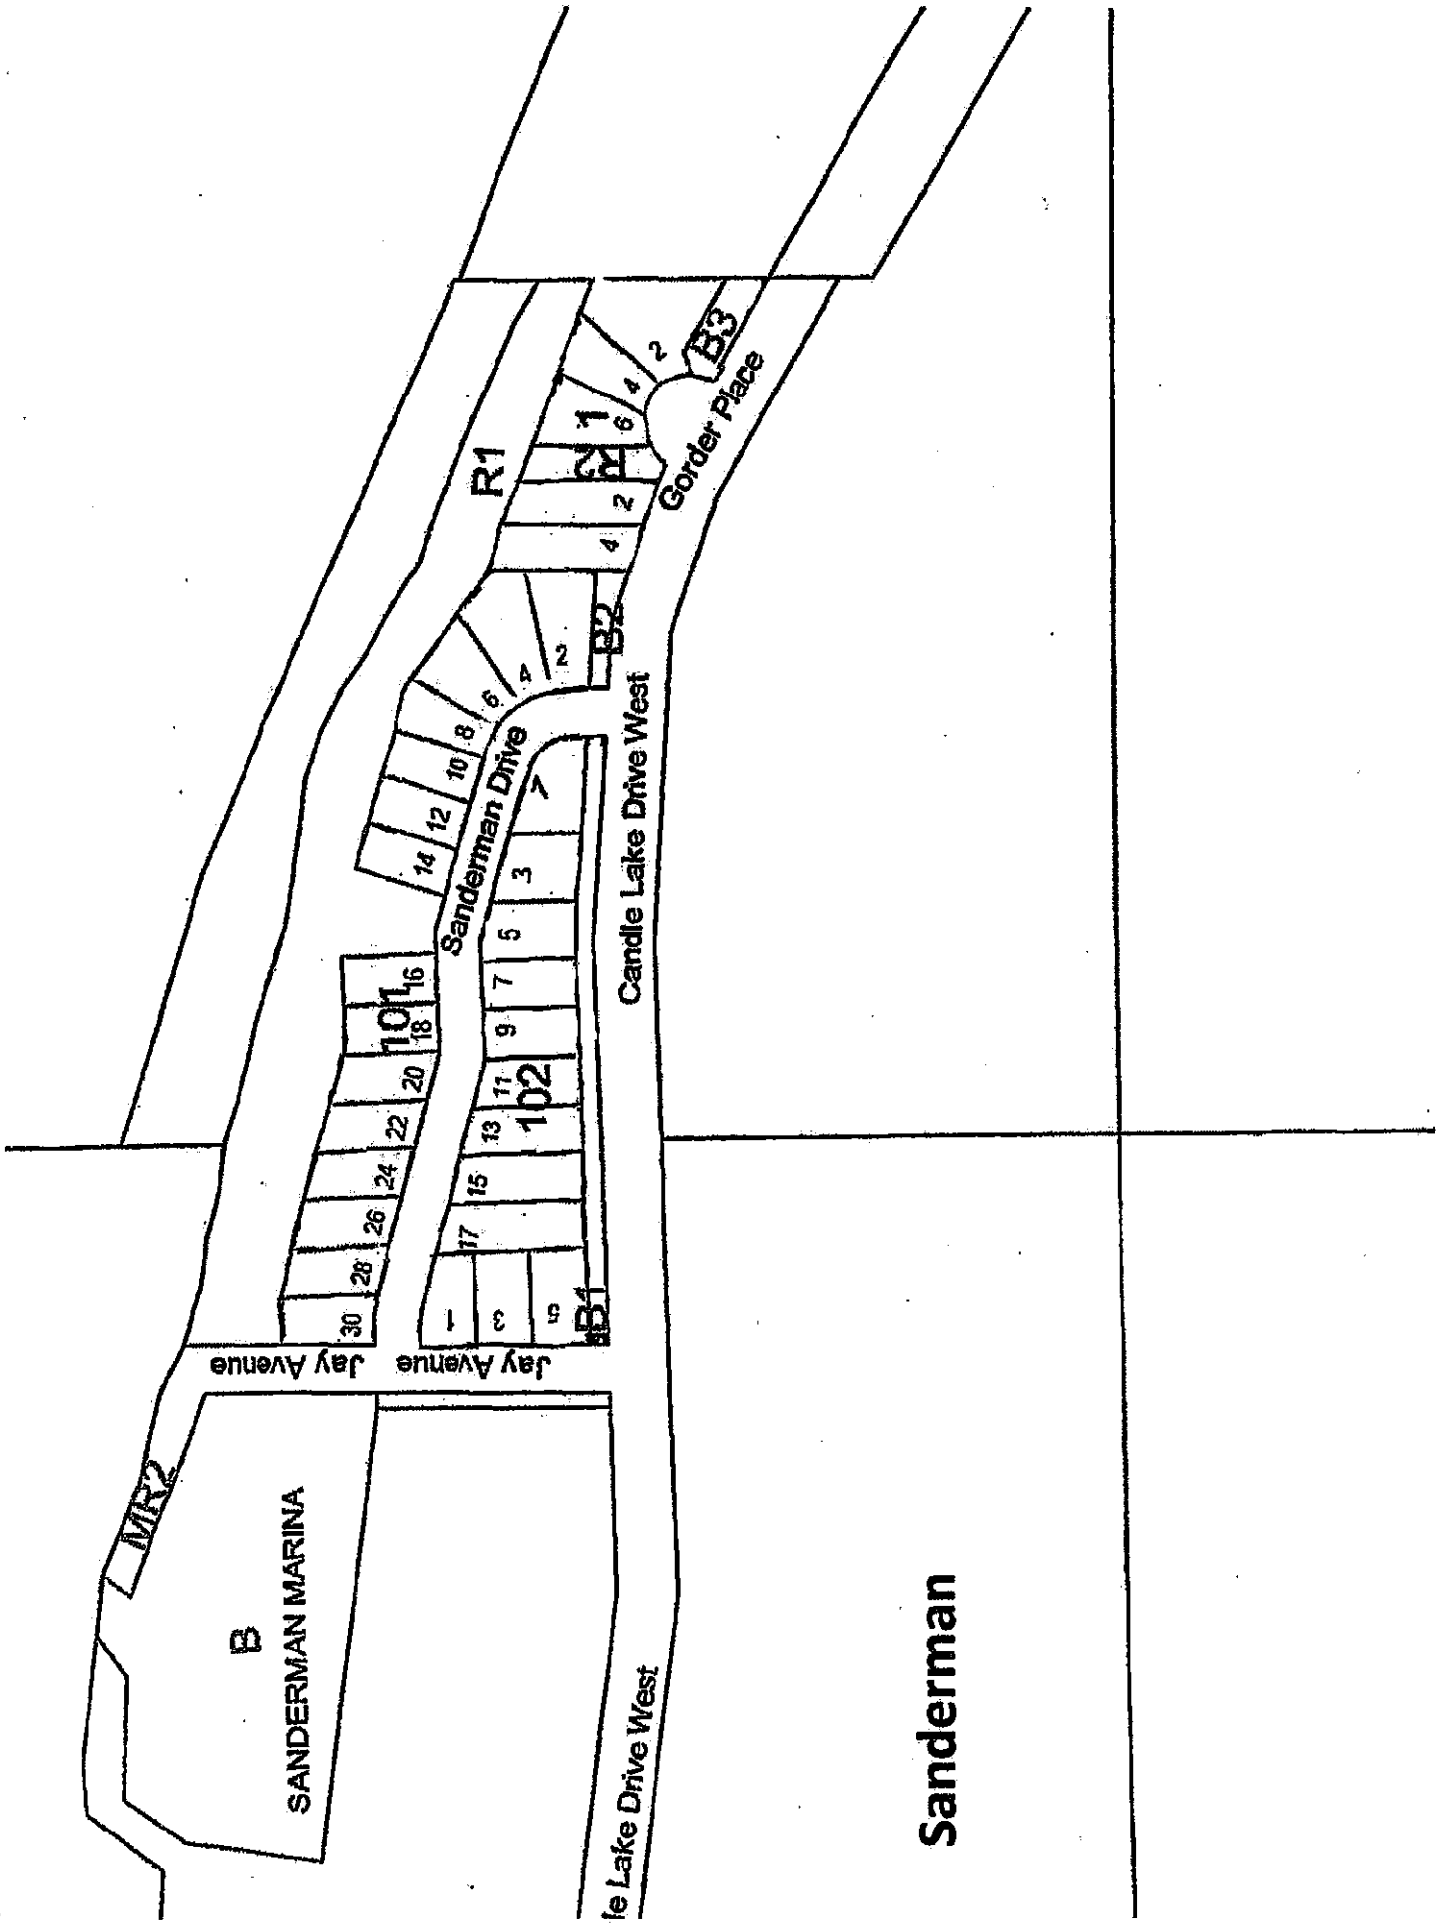

- 1 VAN IMPE
- 2 CLEARSAND
- 3 SANDERMAN
- 4 TELWIN
- 5 ONECHASSA
- 6 SACKETT'S
- 7 LAKESIDE
- 8 AIRPARK
- 9 ISLAND VIEW
- 10 HANSON / HAYDUKEWICH
- 11 TORCH LAKE
- 12 TORCH LAKE
- 13 MUNICIPAL OFFICE
- 14 WASKATEENA & HAYES-EAST
- 15 HOLIDAY ACRES & ASPEN GROVE
- 16 CANDLE PINE DEVELOPMENT
- 17 NOBLES POINT
- 18 INDUSTRIAL #1
- 19 INDUSTRIAL #2
- 20 NORTHVIEW
- 21 GOLF COURSE
- 22 GLENDALE / DENMORE
- 23 MINOWUKAW
- 24 BAY LAKE ESTATES

Van Impe

Clearsand

B
SANDERMAN MARINA

MR2

Jay Avenue

Sanderman Drive

Candle Lake Drive West

Gorder Place