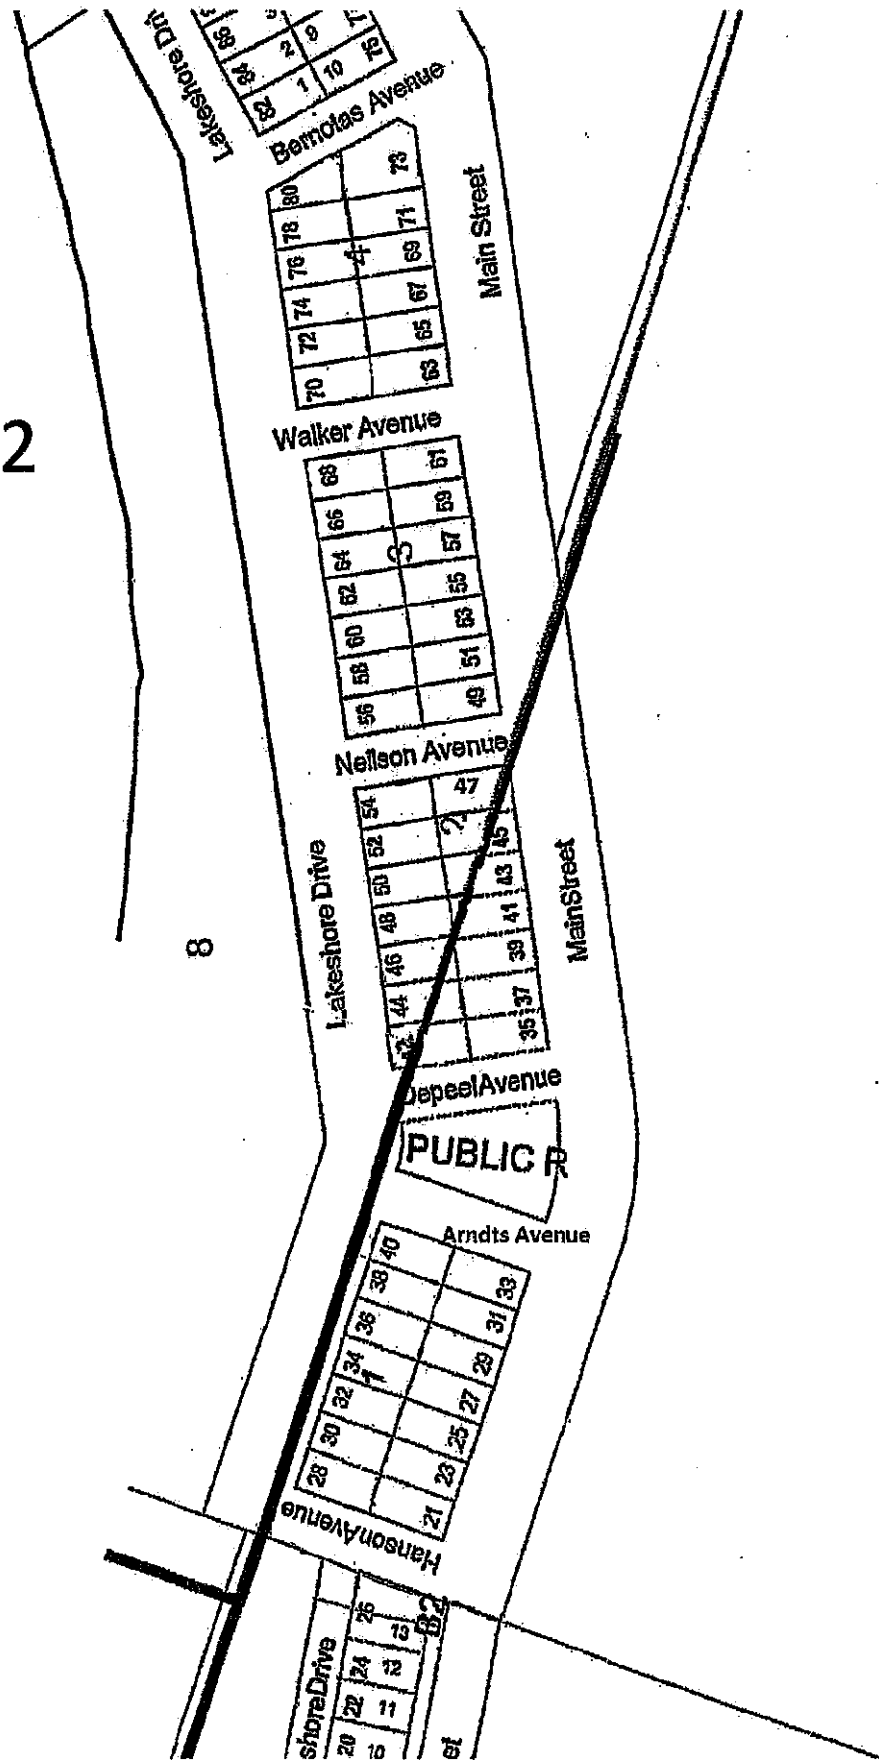

- 1 VAN IMPE
- 2 CLEARSAND
- 3 SANDERMAN
- 4 TELWIN
- 5 ONECHASSA
- 6 SACKETT'S
- 7 LAKESIDE
- 8 AIRPARK
- 9 ISLAND VIEW
- 10 HANSON / HAYDUKEWICH
- 11 TORCH LAKE
- 12 TORCH LAKE
- 13 MUNICIPAL OFFICE
- 14 WASKATEENA & HAYES-EAST
- 15 HOLIDAY ACRES & ASPEN GROVE
- 16 CANDLE PINE DEVELOPMENT
- 17 NOBLES POINT
- 18 INDUSTRIAL #1
- 19 INDUSTRIAL #2
- 20 NORTHVIEW
- 21 GOLF COURSE
- 22 GLENDALE / DENMORE
- 23 MINOWUKAW
- 24 BAY LAKE ESTATES

Van Impe

Clearsand

B
SANDERMAN MARINA

MR2

Jay Avenue

Sanderman Drive

Candle Lake Drive West

Gorder Place

Airpark 1

Airpark 2

Island View 1

Haydukewich/Hanson

Waskateena 1

Waskateen 2

Waskateena 3

R1