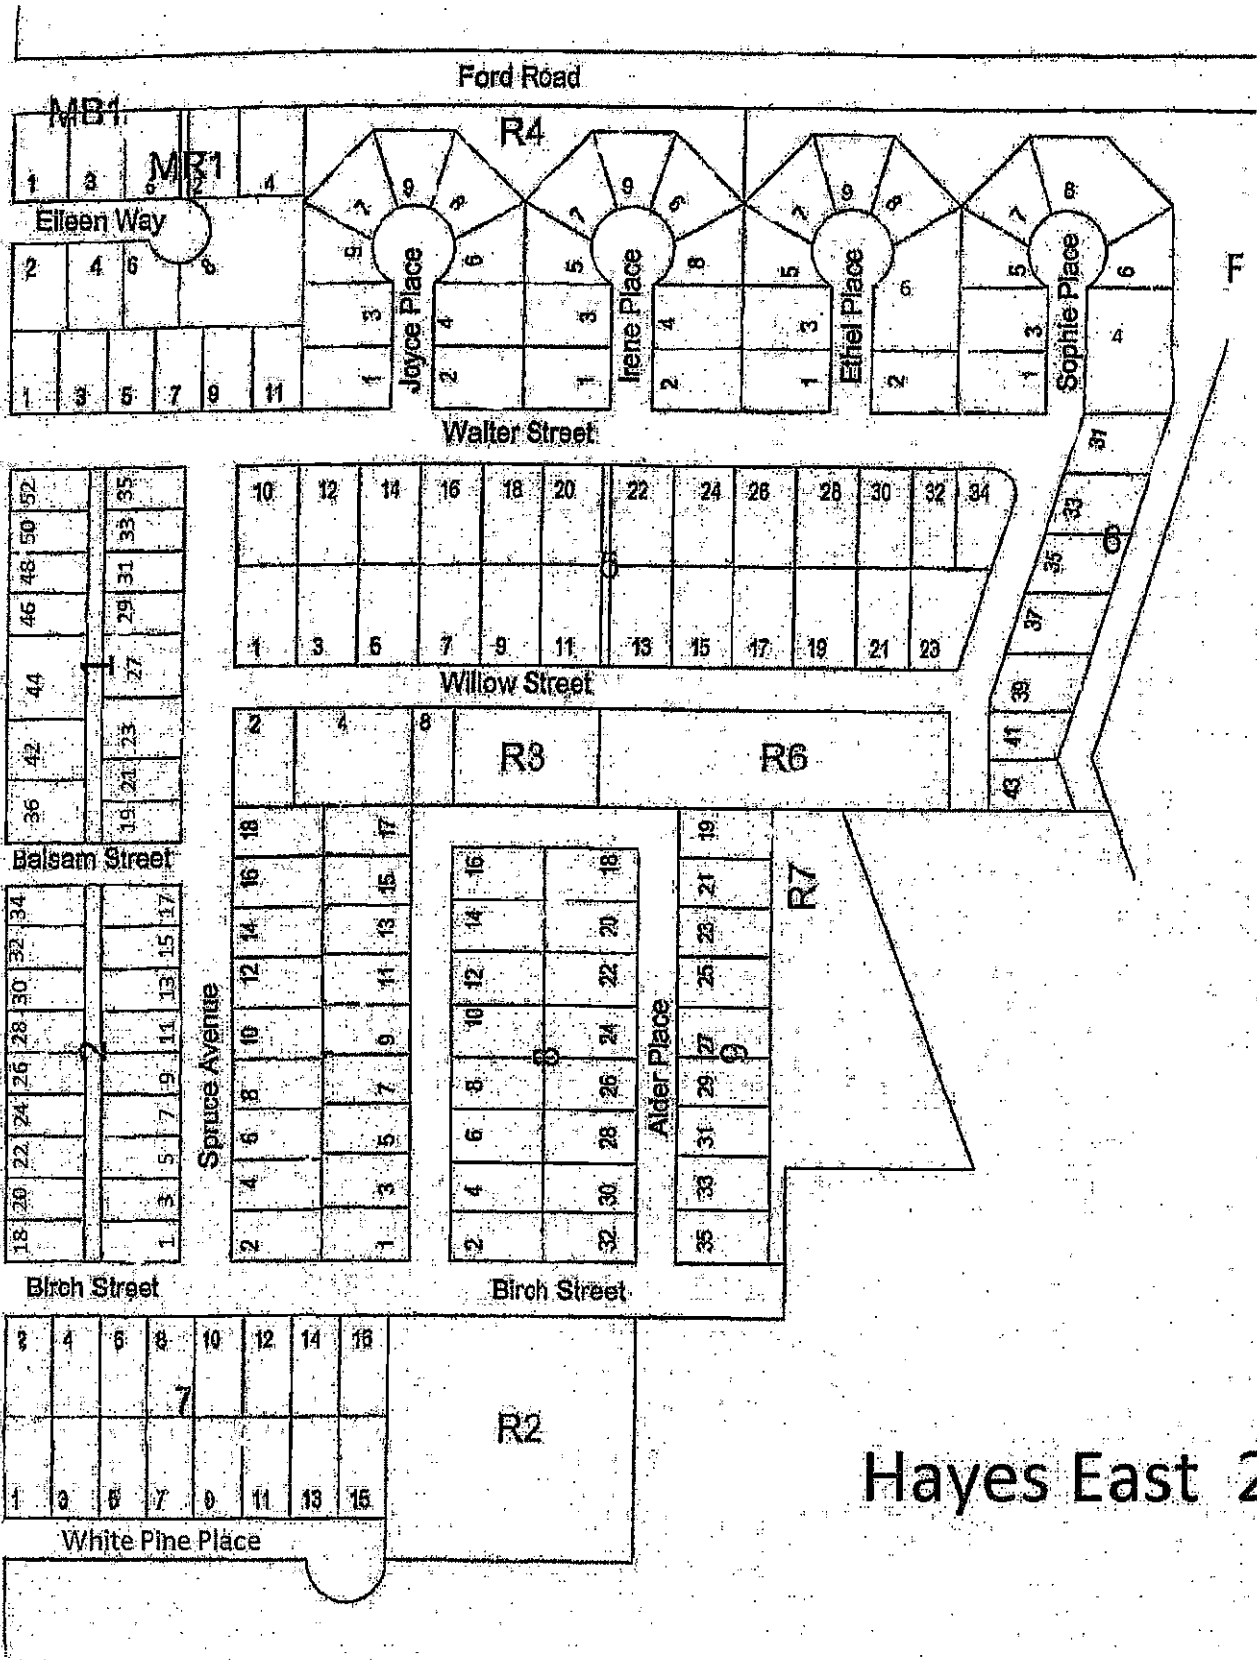

- 1 VAN IMPE
- 2 CLEARSAND
- 3 SANDERMAN
- 4 TELWIN
- 5 ONECHASSA
- 6 SACKETT'S
- 7 LAKESIDE
- 8 AIRPARK
- 9 ISLAND VIEW
- 10 HANSON / HAYDUKEWICH
- 11 TORCH LAKE
- 12 TORCH LAKE
- 13 MUNICIPAL OFFICE
- 14 WASKATEENA & HAYES-EAST
- 15 HOLIDAY ACRES & ASPEN GROVE
- 16 CANDLE PINE DEVELOPMENT
- 17 NOBLES POINT
- 18 INDUSTRIAL #1
- 19 INDUSTRIAL #2
- 20 NORTHVIEW
- 21 GOLF COURSE
- 22 GLENDALE / DENMORE
- 23 MINOWUKAW
- 24 BAY LAKE ESTATES

Van Impe

Clearsand

B
SANDERMAN MARINA

MR2

Jay Avenue

Sanderman Drive

Candle Lake Drive West

Gorder Place

Airpark 1

Airpark 2

Island View 1

Haydukewich/Hanson

Waskateena 1

Waskateen 2

Waskateena 3

R1

8

Hayes East - 1

Hayes East 2

Nobles Point

Holiday Acres

Holiday Acres

Aspen Grove

Candle Pine Development