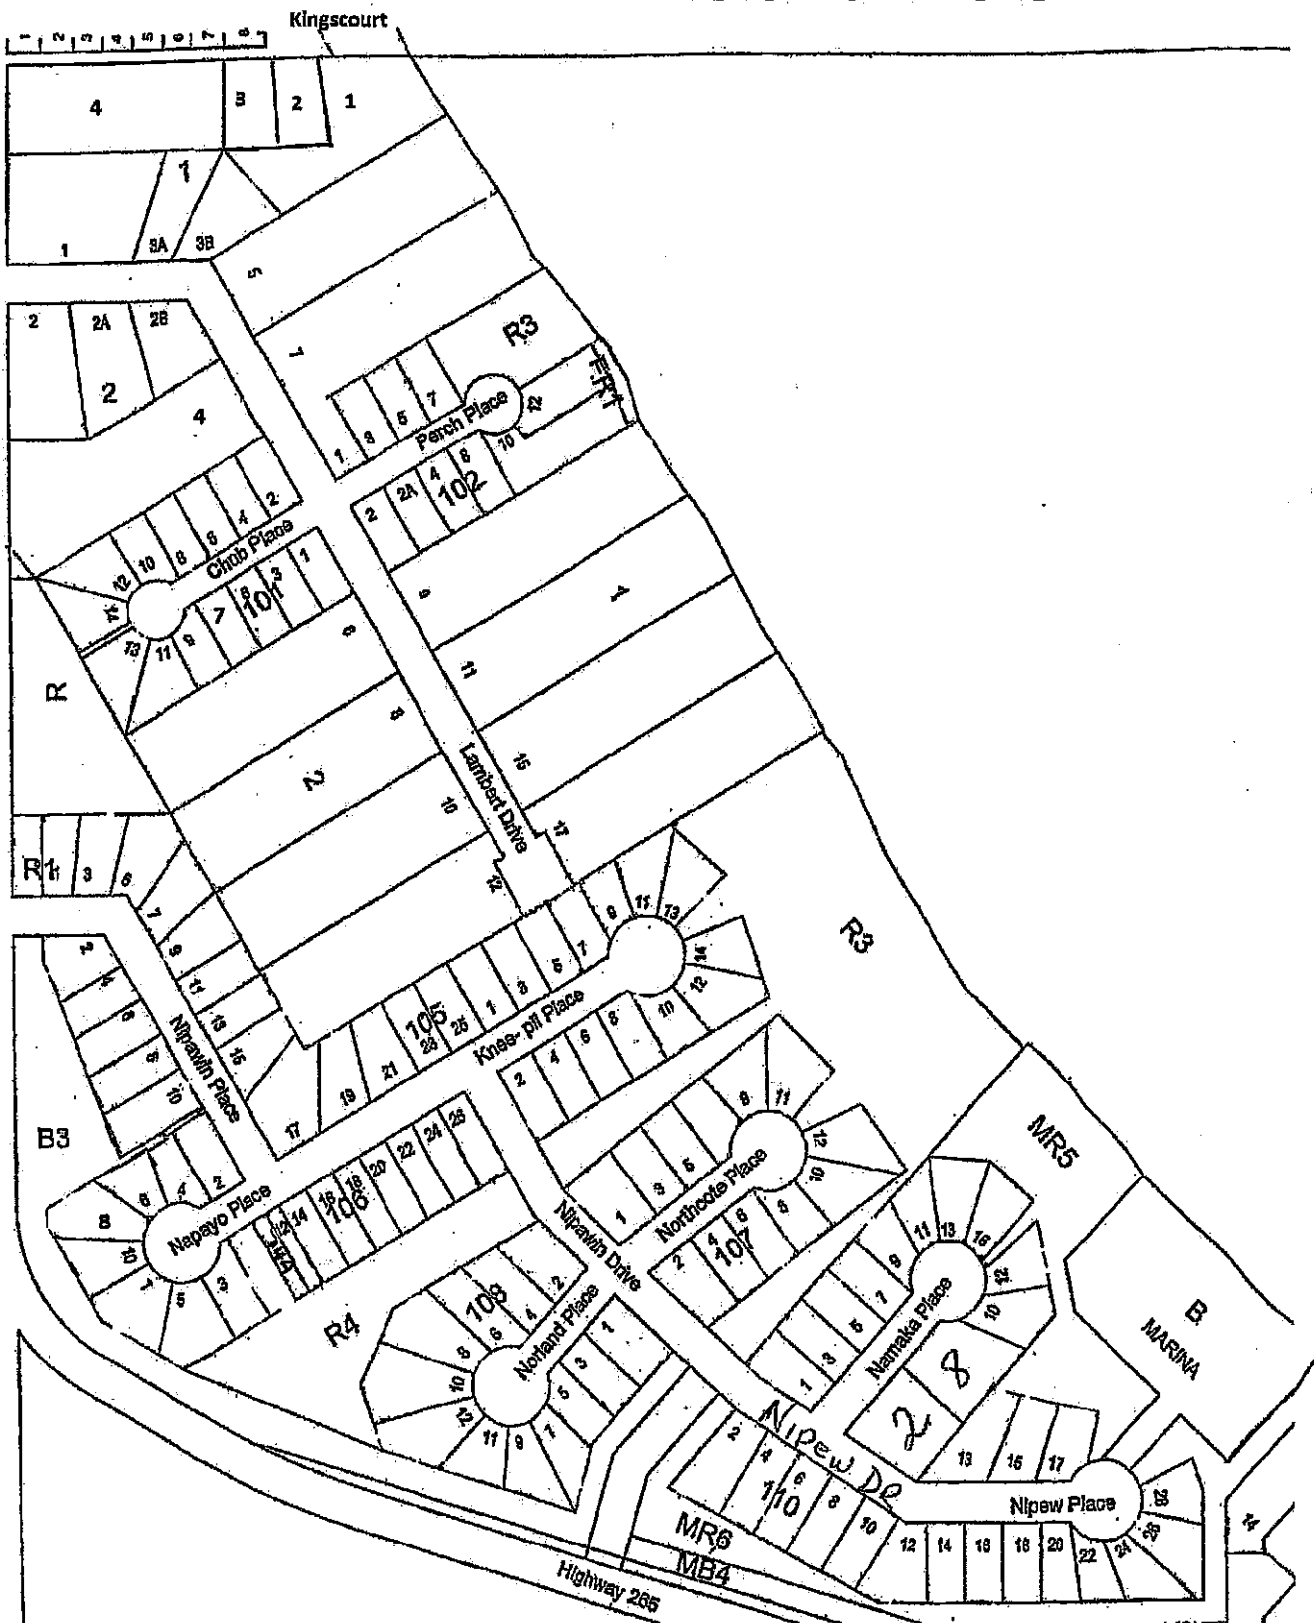

- 1 VAN IMPE
- 2 CLEARSAND
- 3 SANDERMAN
- 4 TELWIN
- 5 ONECHASSA
- 6 SACKETT'S
- 7 LAKESIDE
- 8 AIRPARK
- 9 ISLAND VIEW
- 10 HANSON / HAYDUKEWICH
- 11 TORCH LAKE
- 12 TORCH LAKE
- 13 MUNICIPAL OFFICE
- 14 WASKATEENA & HAYES-EAST
- 15 HOLIDAY ACRES & ASPEN GROVE
- 16 CANDLE PINE DEVELOPMENT
- 17 NOBLES POINT
- 18 INDUSTRIAL #1
- 19 INDUSTRIAL #2
- 20 NORTHVIEW
- 21 GOLF COURSE
- 22 GLENDALE / DENMORE
- 23 MINOWUKAW
- 24 BAY LAKE ESTATES

Van Impe

Clearsand

B
SANDERMAN MARINA

MR2

Jay Avenue

Sanderman Drive

Candle Lake Drive West

Gorder Place

Airpark 1

Airpark 2

Island View 1

Haydukewich/Hanson

Waskateena 1

Waskateen 2

Waskateena 3

R1