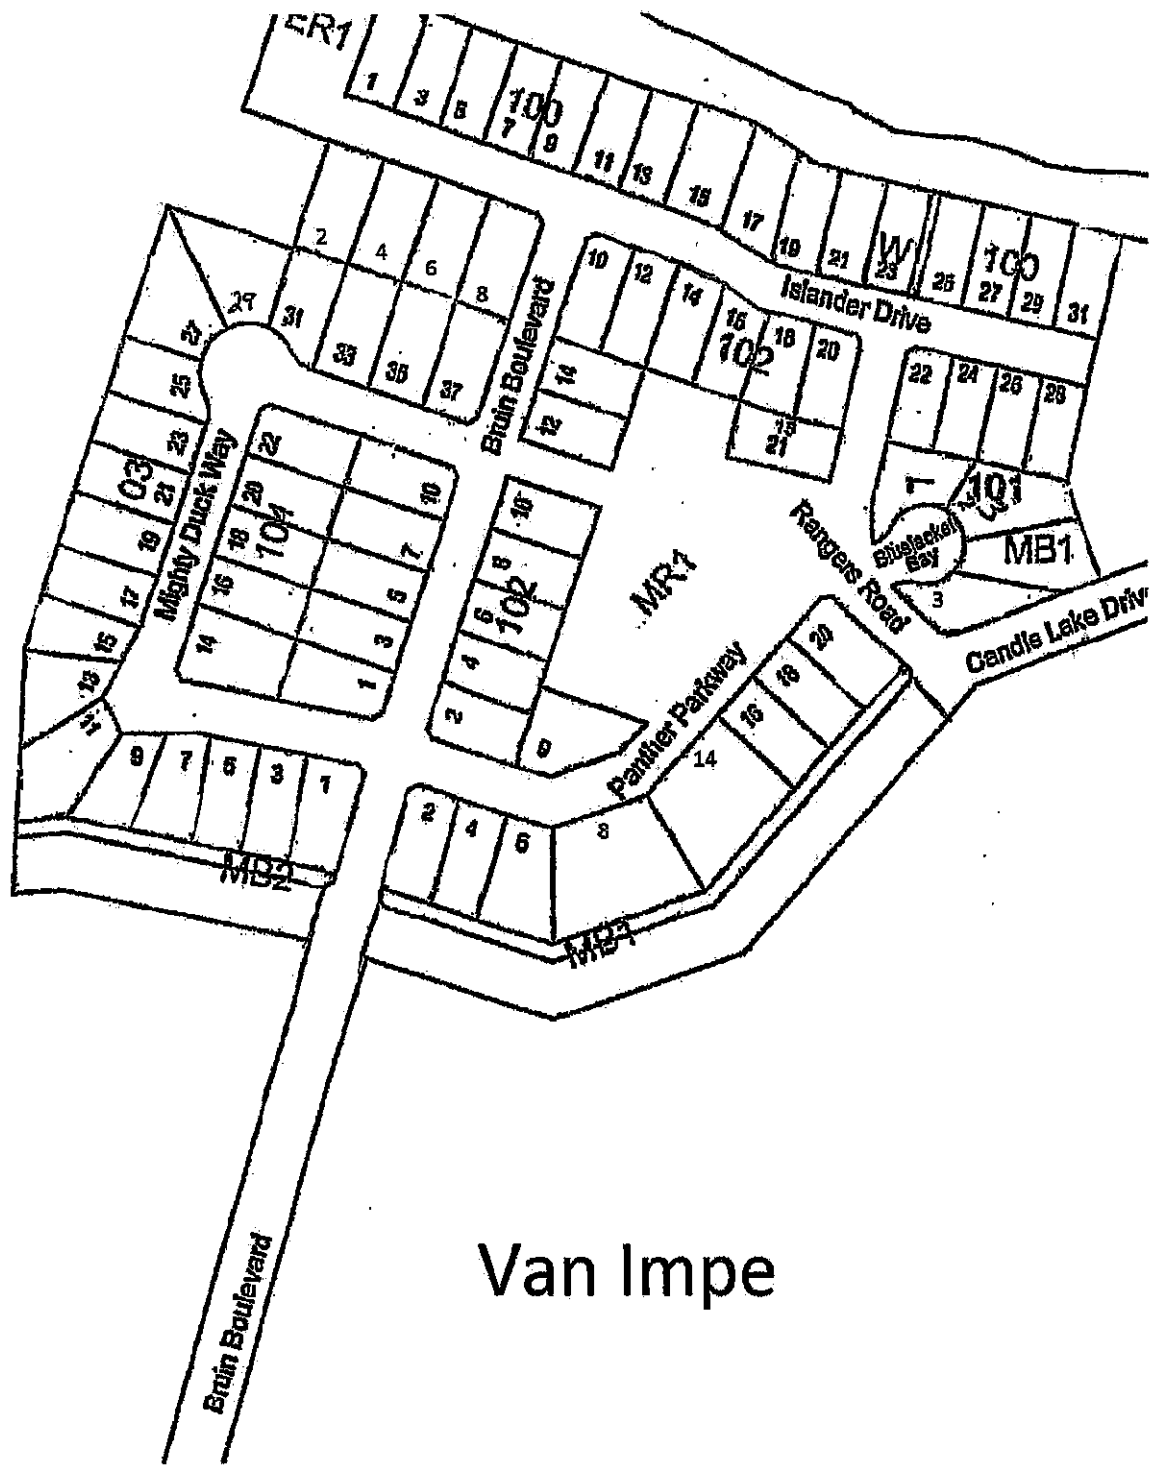

- 1 VAN IMPE
- 2 CLEARSAND
- 3 SANDERMAN
- 4 TELWIN
- 5 ONECHASSA
- 6 SACKETT'S
- 7 LAKESIDE
- 8 AIRPARK
- 9 ISLAND VIEW
- 10 HANSON / HAYDUKEWICH
- 11 TORCH LAKE
- 12 TORCH LAKE
- 13 MUNICIPAL OFFICE
- 14 WASKATEENA & HAYES-EAST
- 15 HOLIDAY ACRES & ASPEN GROVE
- 16 CANDLE PINE DEVELOPMENT
- 17 NOBLES POINT
- 18 INDUSTRIAL #1
- 19 INDUSTRIAL #2
- 20 NORTHVIEW
- 21 GOLF COURSE
- 22 GLENDALE / DENMORE
- 23 MINOWUKAW
- 24 BAY LAKE ESTATES

Van Impe

Clearsand

B

SANDERMAN MARINA

MR2

Jay Avenue Jay Avenue

30 28 26 24 22 20 18 16 101

Sanderman Drive