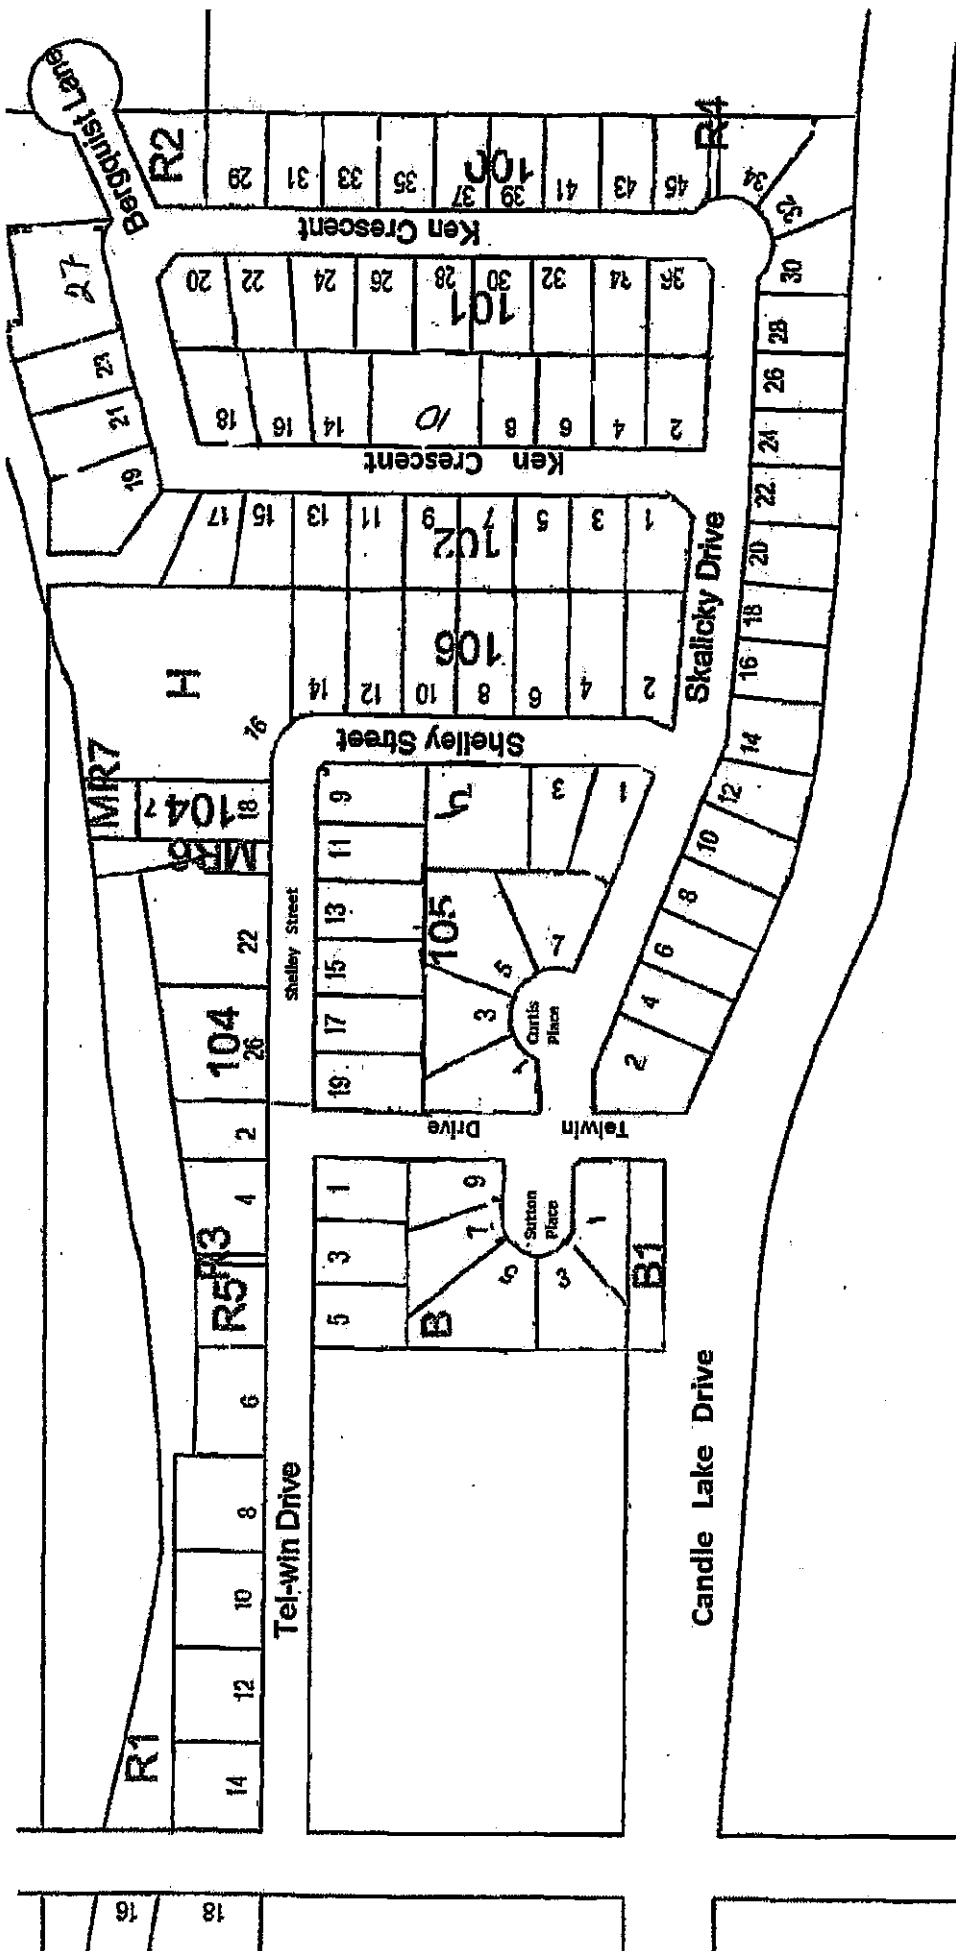

- 1 VAN IMPE
- 2 CLEARSAND
- 3 SANDERMAN
- 4 TELWIN
- 5 ONECHASSA
- 6 SACKETT'S
- 7 LAKESIDE
- 8 AIRPARK
- 9 ISLAND VIEW
- 10 HANSON / HAYDUKEWICH
- 11 TORCH LAKE
- 12 TORCH LAKE
- 13 MUNICIPAL OFFICE
- 14 WASKATEENA & HAYES-EAST
- 15 HOLIDAY ACRES & ASPEN GROVE
- 16 CANDLE PINE DEVELOPMENT
- 17 NOBLES POINT
- 18 INDUSTRIAL #1
- 19 INDUSTRIAL #2
- 20 NORTHVIEW
- 21 GOLF COURSE
- 22 GLENDALE / DENMORE
- 23 MINOWUKAW
- 24 BAY LAKE ESTATES

Van Impe

Clearsand

B

SANDERMAN MARINA

MR2

Jay Avenue Jay Avenue

30 28 26 24 22 20 18 16 101

Sanderman Drive

17 15 13 11 9 7 5 3 102

R1

B2

Candle Lake Drive West

B1

B3

Gorder Place

Sanderman