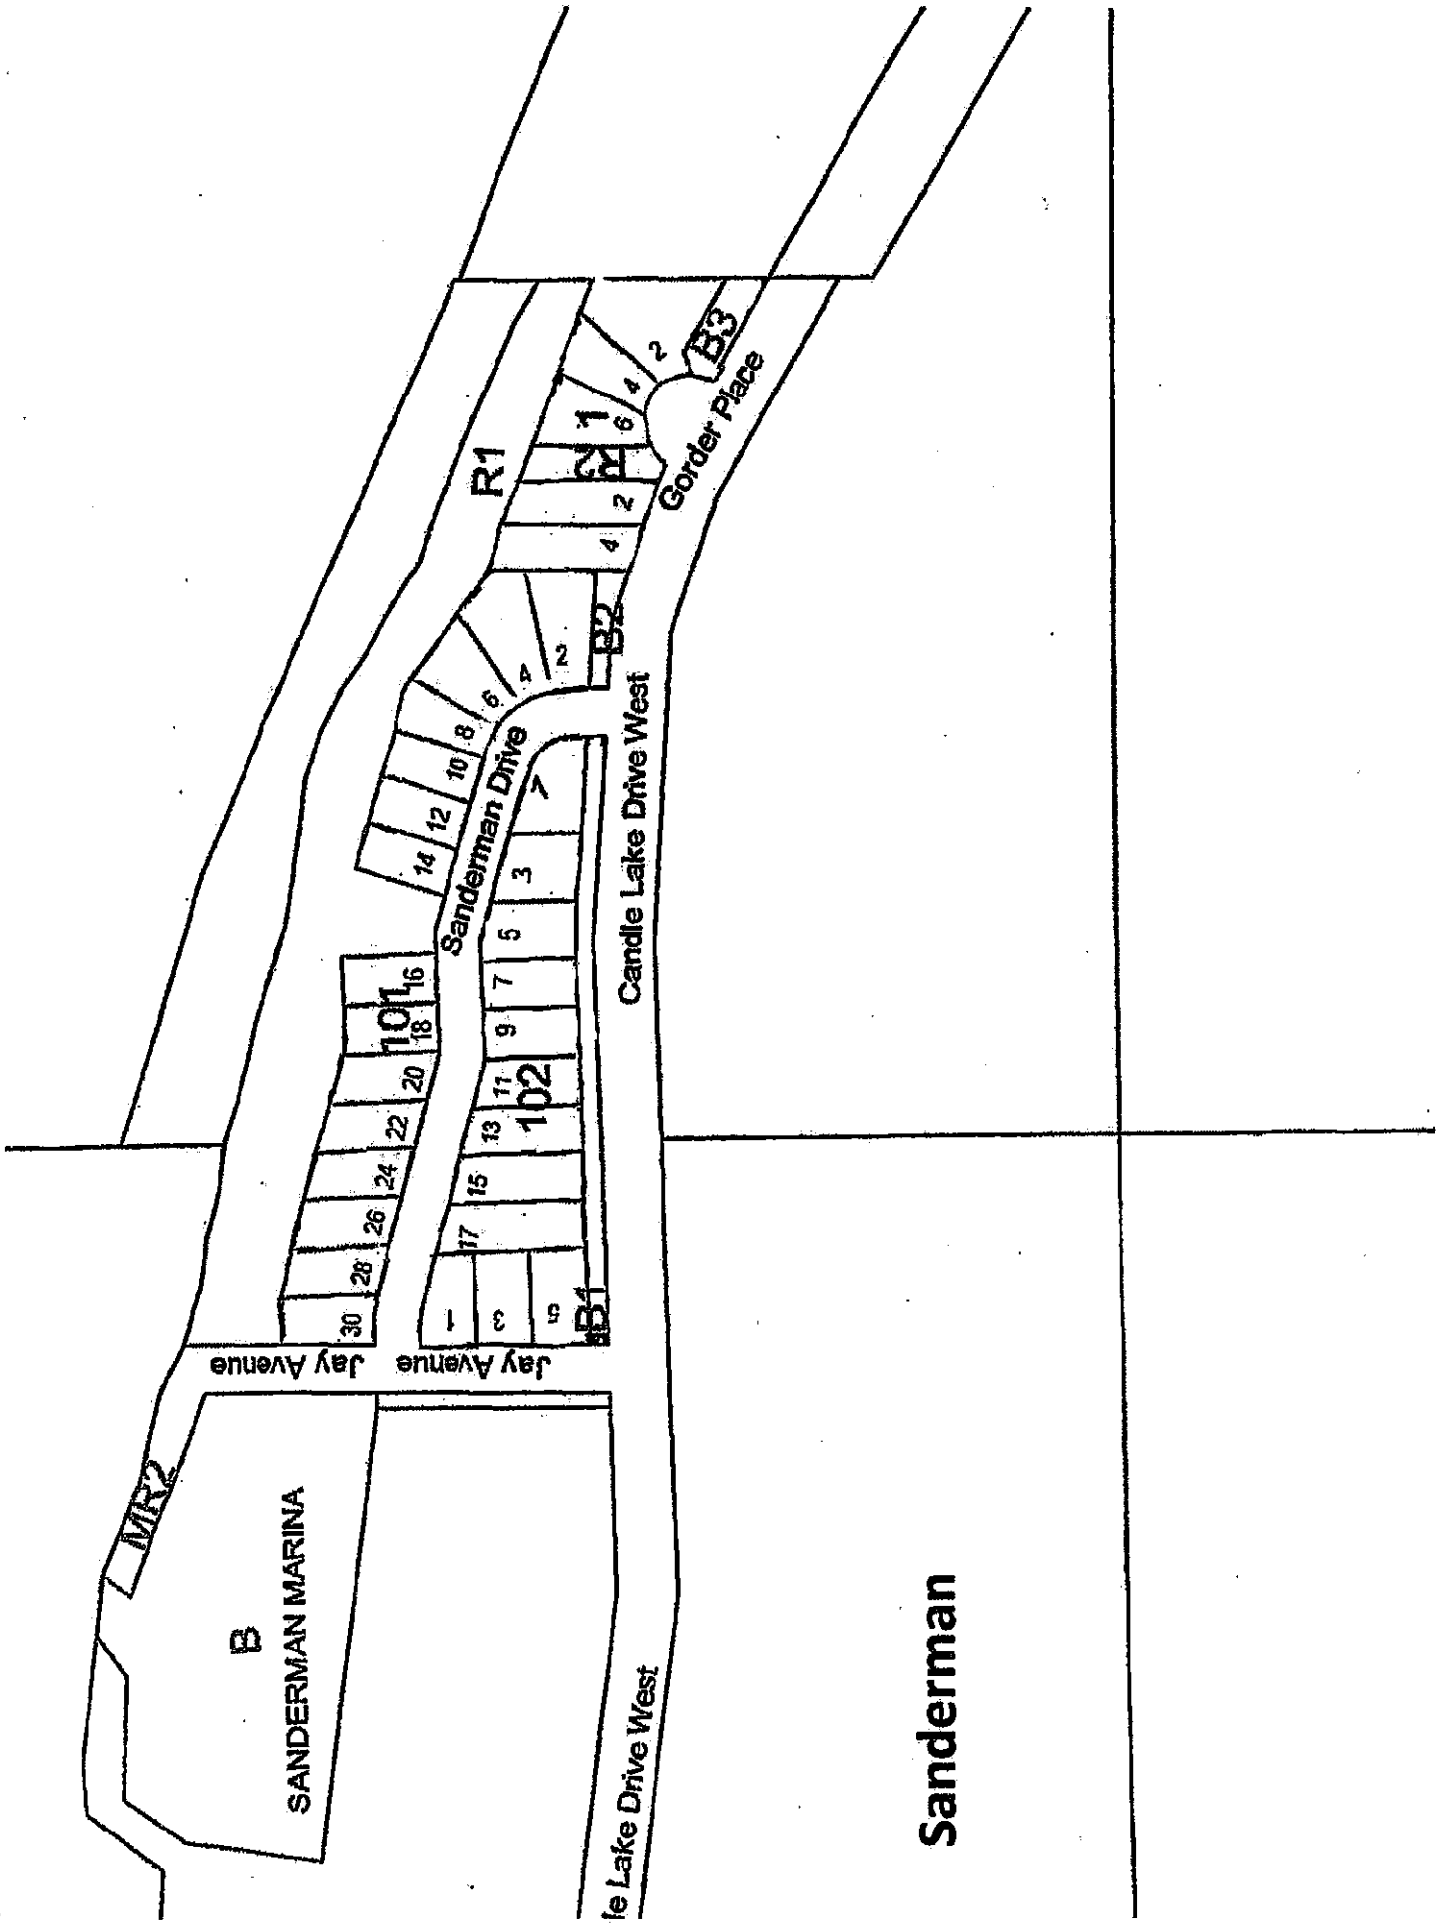

- 1 VAN IMPE
- 2 CLEARSAND
- 3 SANDERMAN
- 4 TELWIN
- 5 ONECHASSA
- 6 SACKETT'S
- 7 LAKESIDE
- 8 AIRPARK
- 9 ISLAND VIEW
- 10 HANSON / HAYDUKEWICH
- 11 TORCH LAKE
- 12 TORCH LAKE
- 13 MUNICIPAL OFFICE
- 14 WASKATEENA & HAYES-EAST
- 15 HOLIDAY ACRES & ASPEN GROVE
- 16 CANDLE PINE DEVELOPMENT
- 17 NOBLES POINT
- 18 INDUSTRIAL #1
- 19 INDUSTRIAL #2
- 20 NORTHVIEW
- 21 GOLF COURSE
- 22 GLENDALE / DENMORE
- 23 MINOWUKAW
- 24 BAY LAKE ESTATES

Van Impe

Clearsand

B

SANDERMAN MARINA

MR2

Jay Avenue Jay Avenue

30 28 26 24 22 20 18 16 101

Sanderman Drive

17 15 13 11 9 7 5 3 102

R1

B2

Candle Lake Drive West

B1

B3

Gorder Place

Sanderman