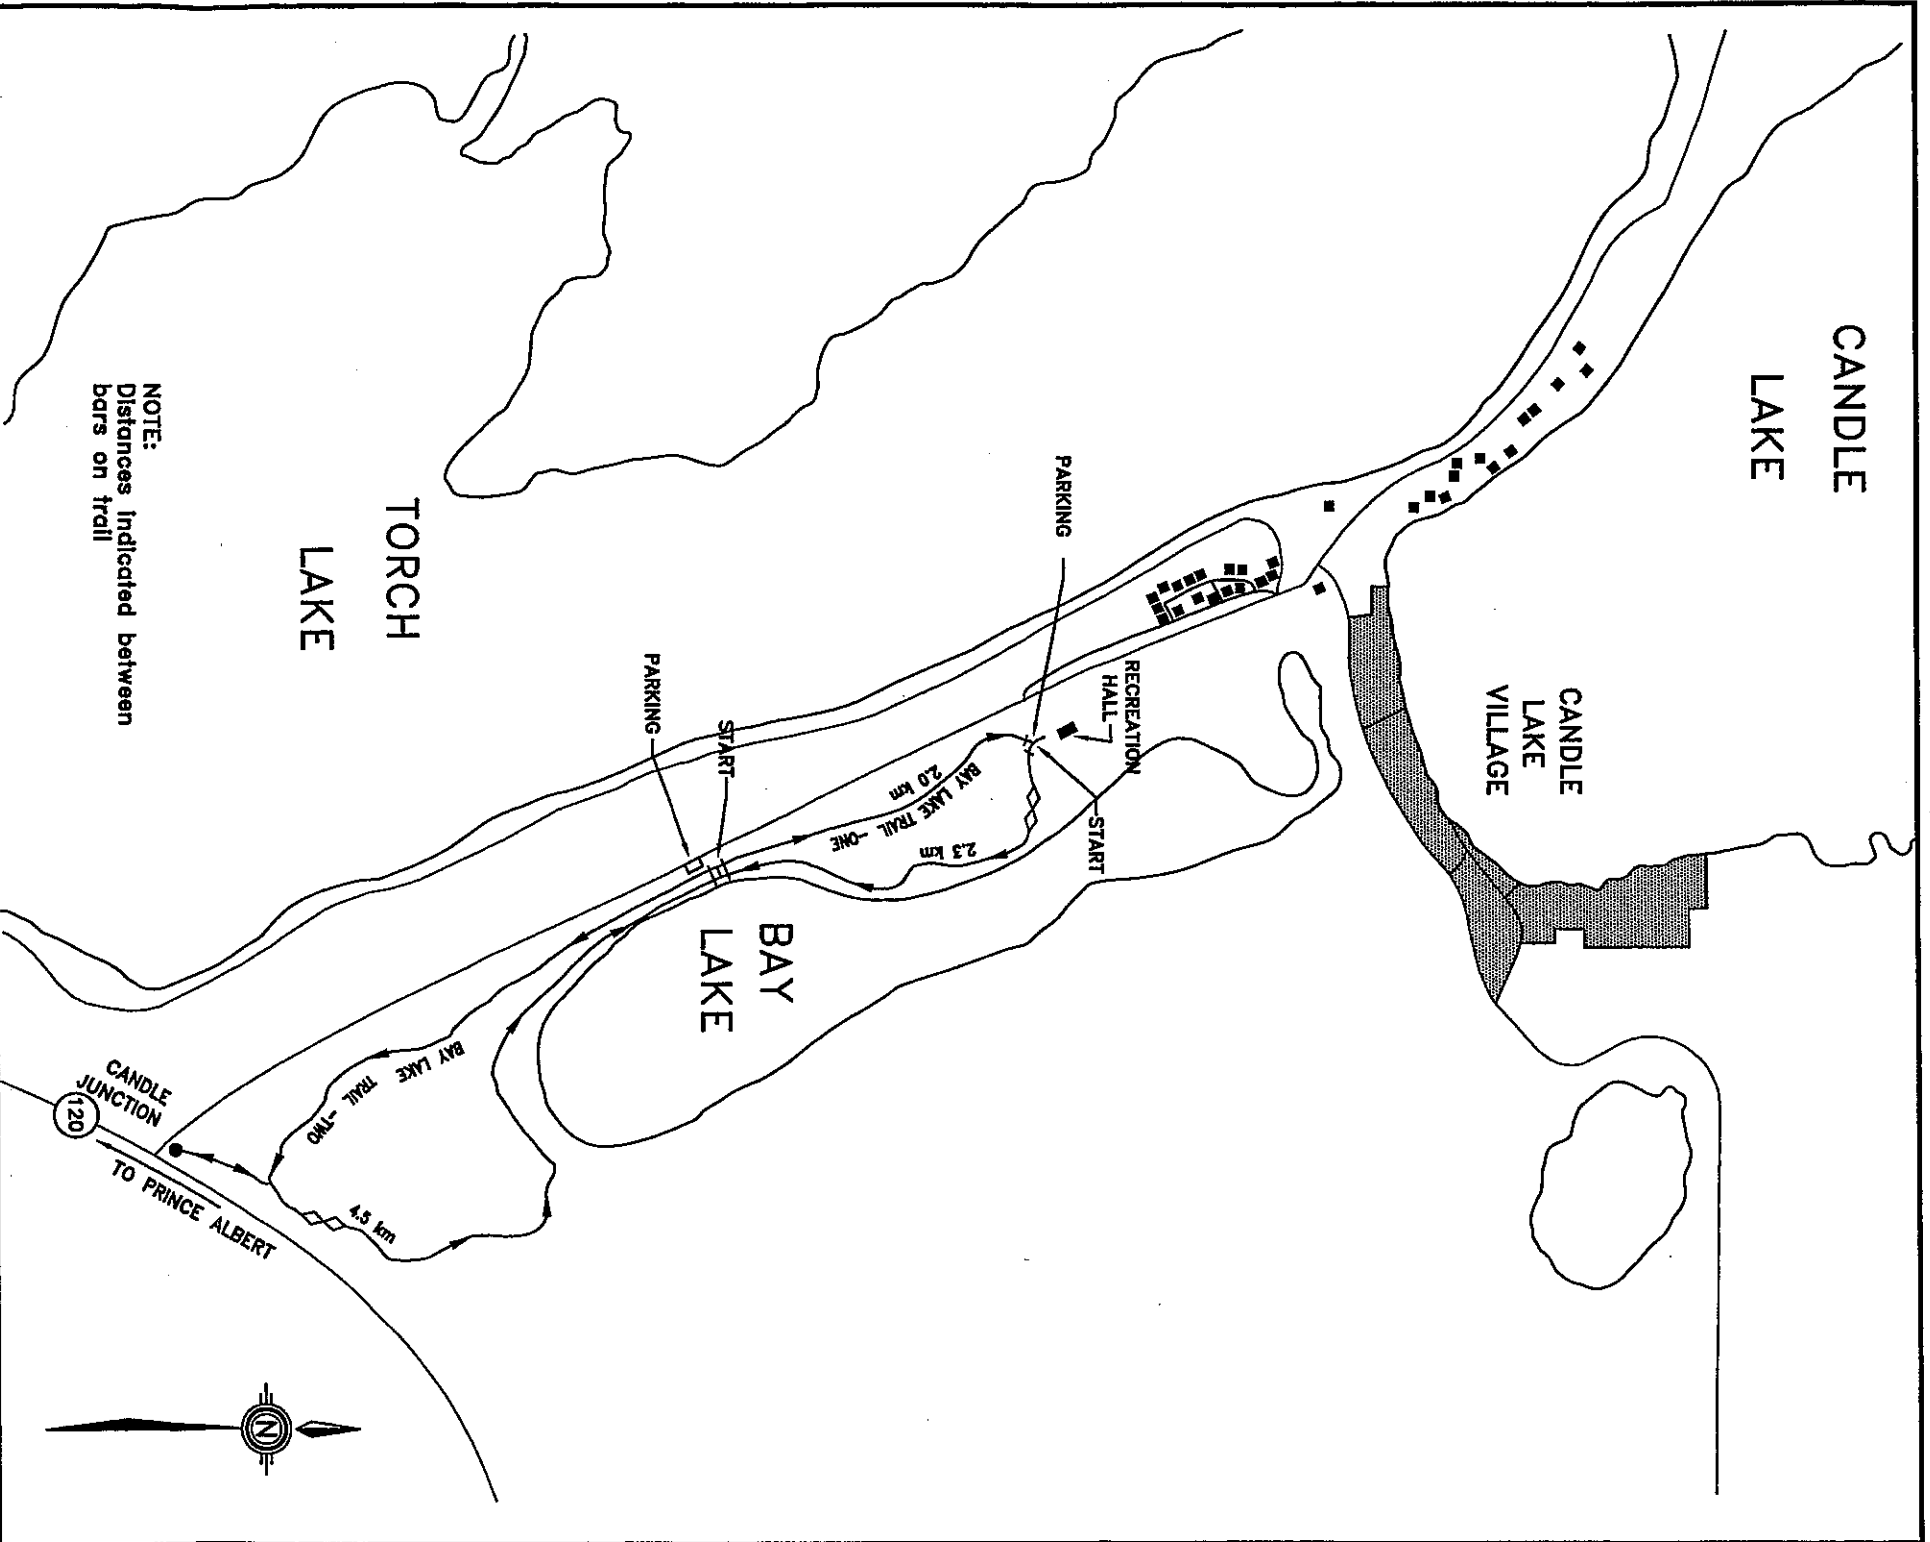

NOTE:
DISTANCES INDICATED BETWEEN BARS ON THE TRAIL.

CANDLE LAKE PROV. PARK CROSS COUNTRY SKI TRAILS			
LEGEND			
	Trail		
	Caution		
CLASSIFICATION EXPLANATION			
TRAIL USE	TRAIL CLASS	USER CAPABILITY	LENGTH
XC - Cross Country	A - Primitive B - Natural C - Groomed D - Refined	● - Novice ■ - Intermediate ◆ - Expert	Distance in Kilometres
CROSS-COUNTRY SKI TRAILS			
TRAIL		CLASSIFICATION	
Hill Top		XC - C - ■ - 5.3 Km.	

**CANDLE LAKE DISTRICT
CROSS-COUNTRY SKI TRAILS**

Legend

- Cross-Country Ski Trails
- Caution
- One-way Trail

TRAIL

CLASSIFICATION

- Boy Lake One XC-C- ■ - 4.3 km
- Boy Lake Two XC-C- ● - 4.5 km

CLASSIFICATION EXPLANATION